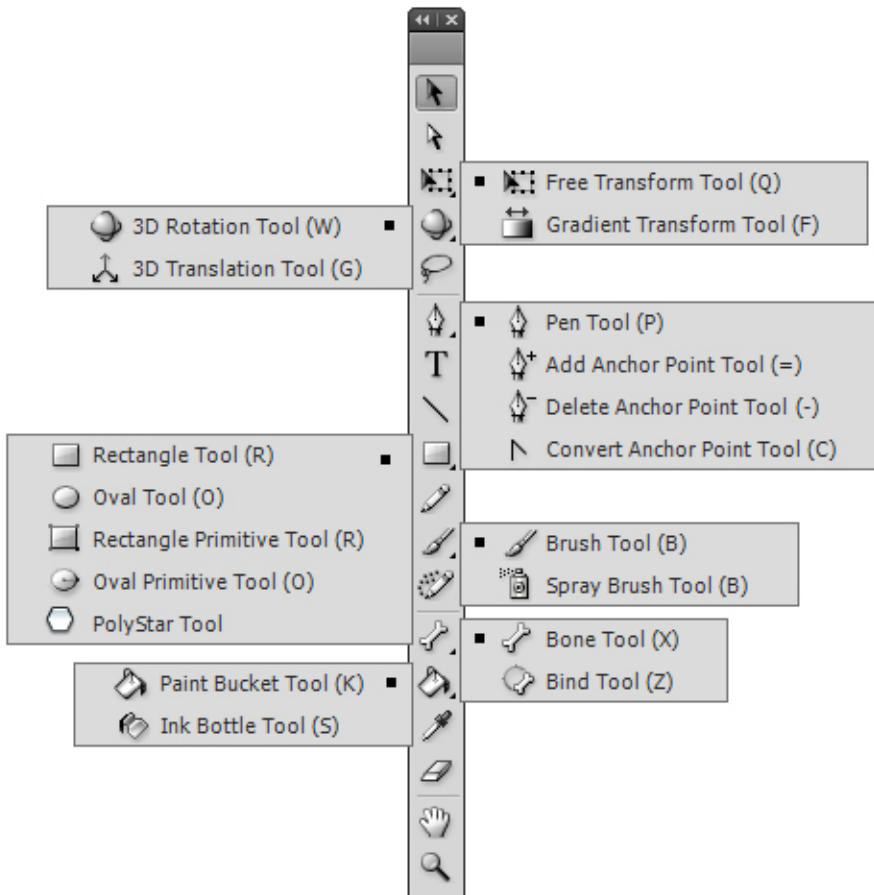

# Adobe® Flash® CS4 Keyboard Shortcuts

FL File Edit View Insert Modify Text Commands Control Debug Window Help

Tools	
Arrow	V
Sub Select	A
Lasso	L
Free Transform	Q
Fill Transform	F
3D Translation Tool	G
3D Rotation Tool	W
Pen	P
Add Anchor Point	=
Delete Anchor Point	-
Convert Anchor Point	C
Text	T
Line	N
Oval	O
Rectangle	R
Oval Primitive	O
Rectangle Primitive	R
Pencil	Y
Brush	B
Spray Brush	B
Deco Tool	U
Bone Tool	X
Bind Tool	Z
Paint Bucket	K
Ink Bottle	S
Dropper	I
Eraser	E
Hand	H
Magnifier	M